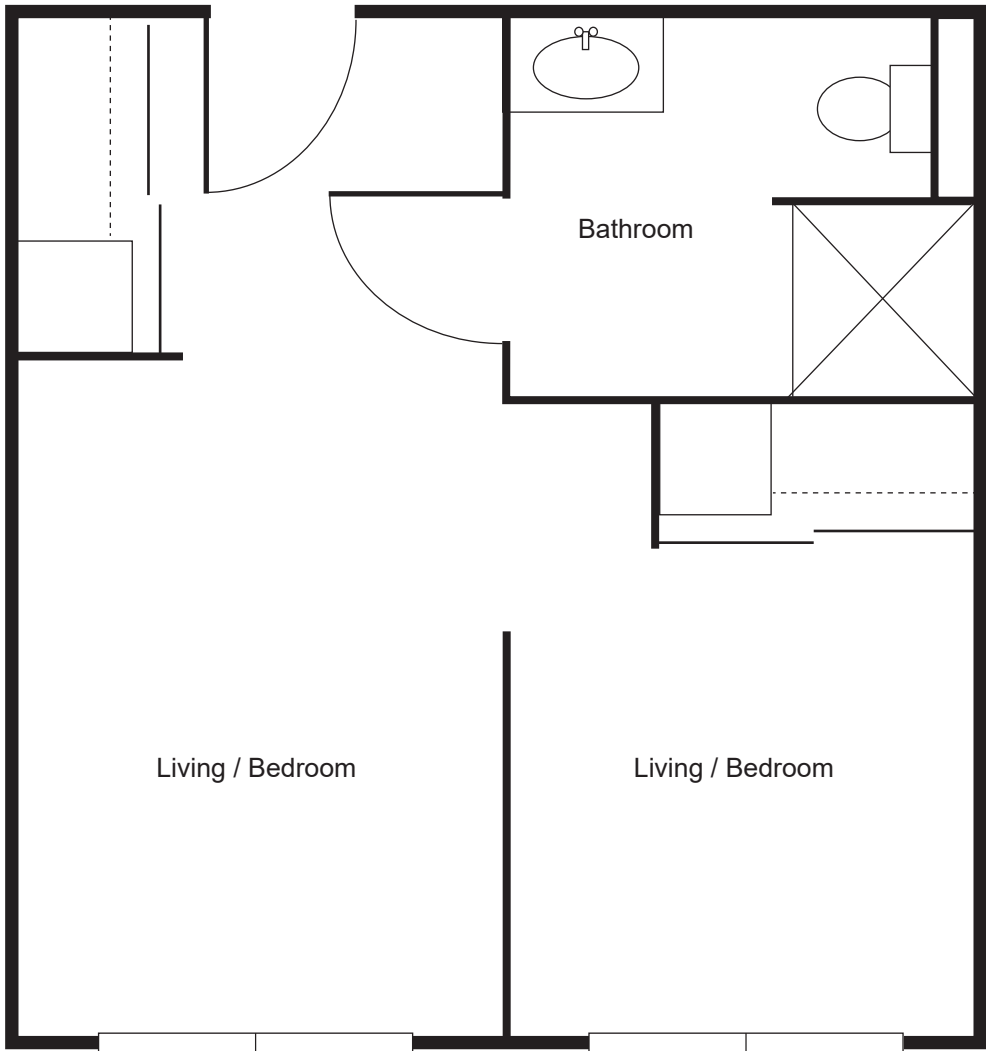

## PRIVATE SUITE 256 Square Feet

*Sample Floor Plan*

## COMPANION SUITE 342 Square Feet

*Sample Floor Plan*