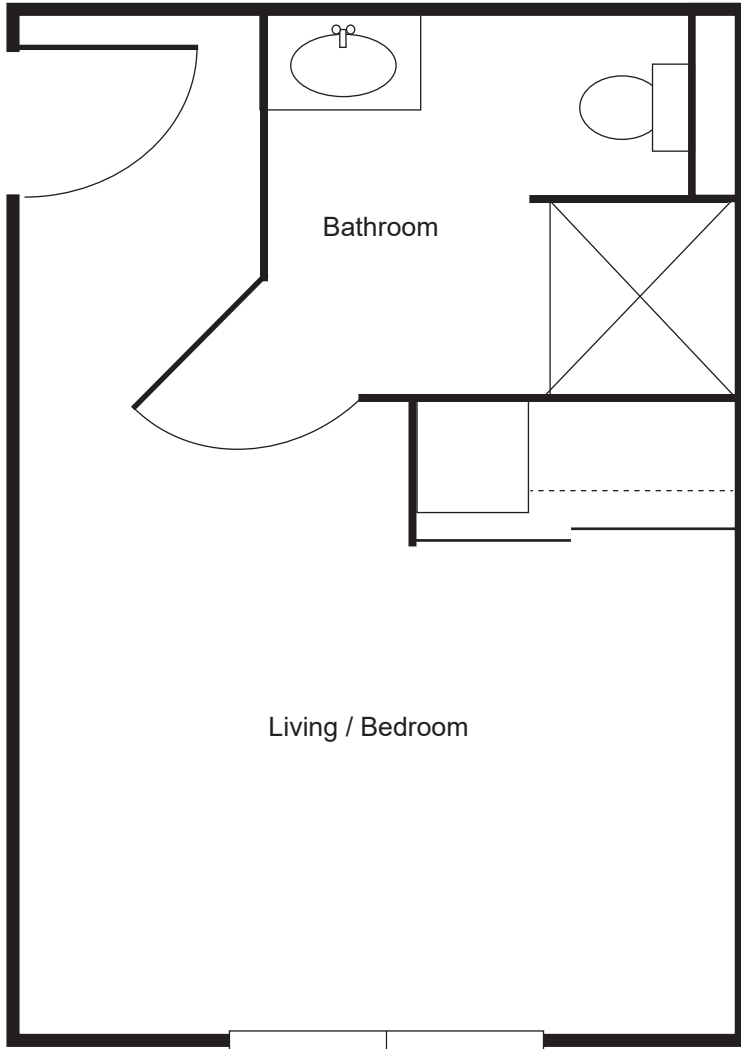

## PRIVATE SUITE 256 Square Feet

*Sample Floor Plan*

## COMPANION SUITE 342 Square Feet

*Sample Floor Plan*