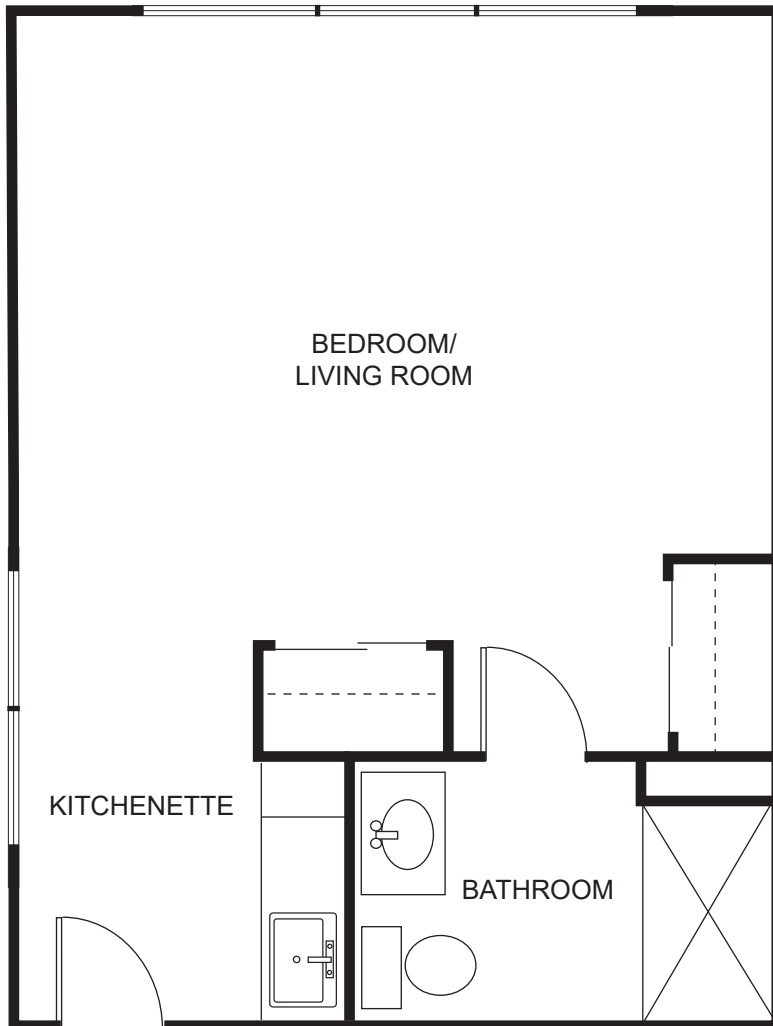

# Floor Plans

## STUDIO SUITE

530 Square Feet

*Sample plan only. Actual room layout and size may vary.*

## STUDIO DELUXE

425 Square Feet

*Sample plan only. Actual room layout and size may vary.*