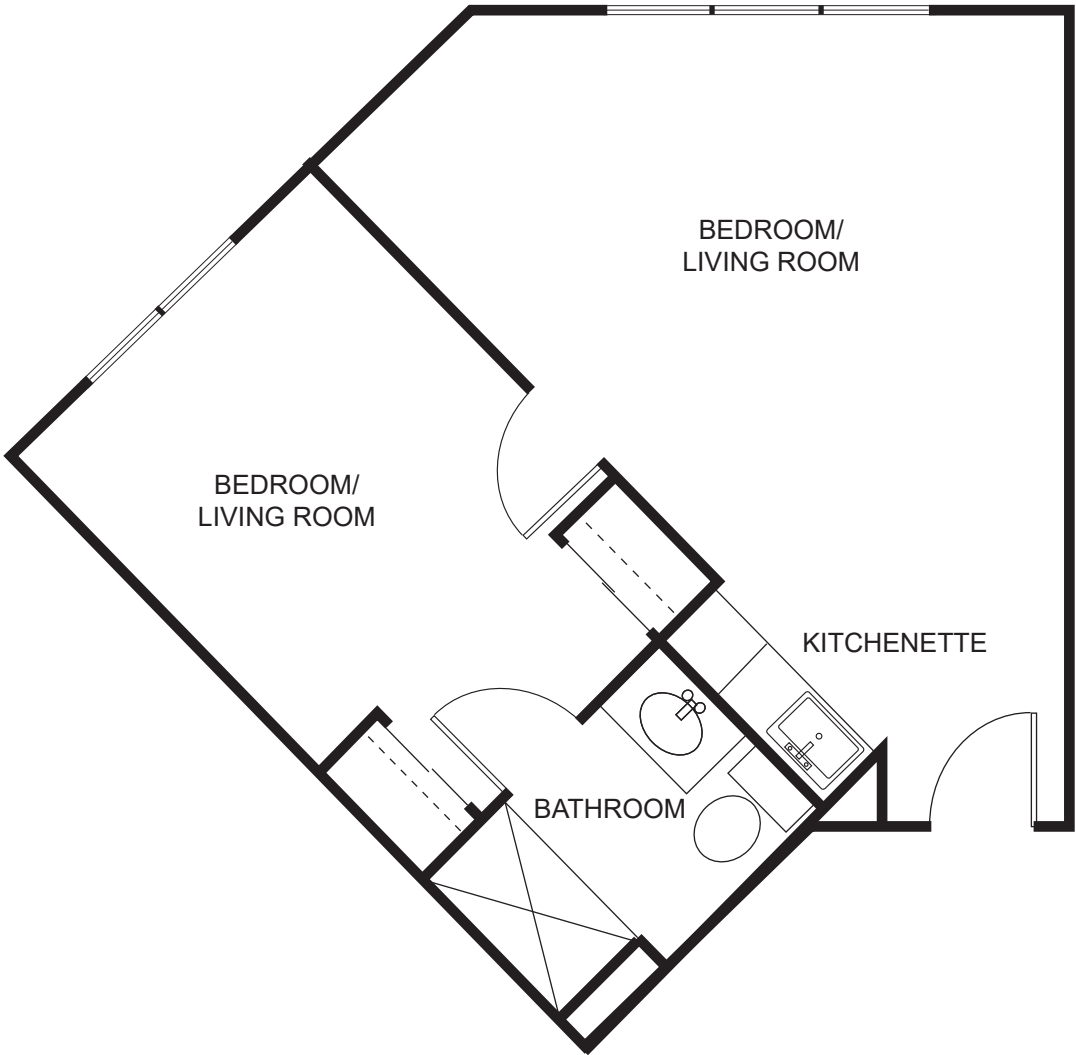

## ONE BEDROOM SUITE

712 Square Feet

*Sample plan only. Actual room layout and size may vary.*

## ONE BEDROOM DELUXE

674 Square Feet

*Sample plan only. Actual room layout and size may vary.*

# Floor Plans