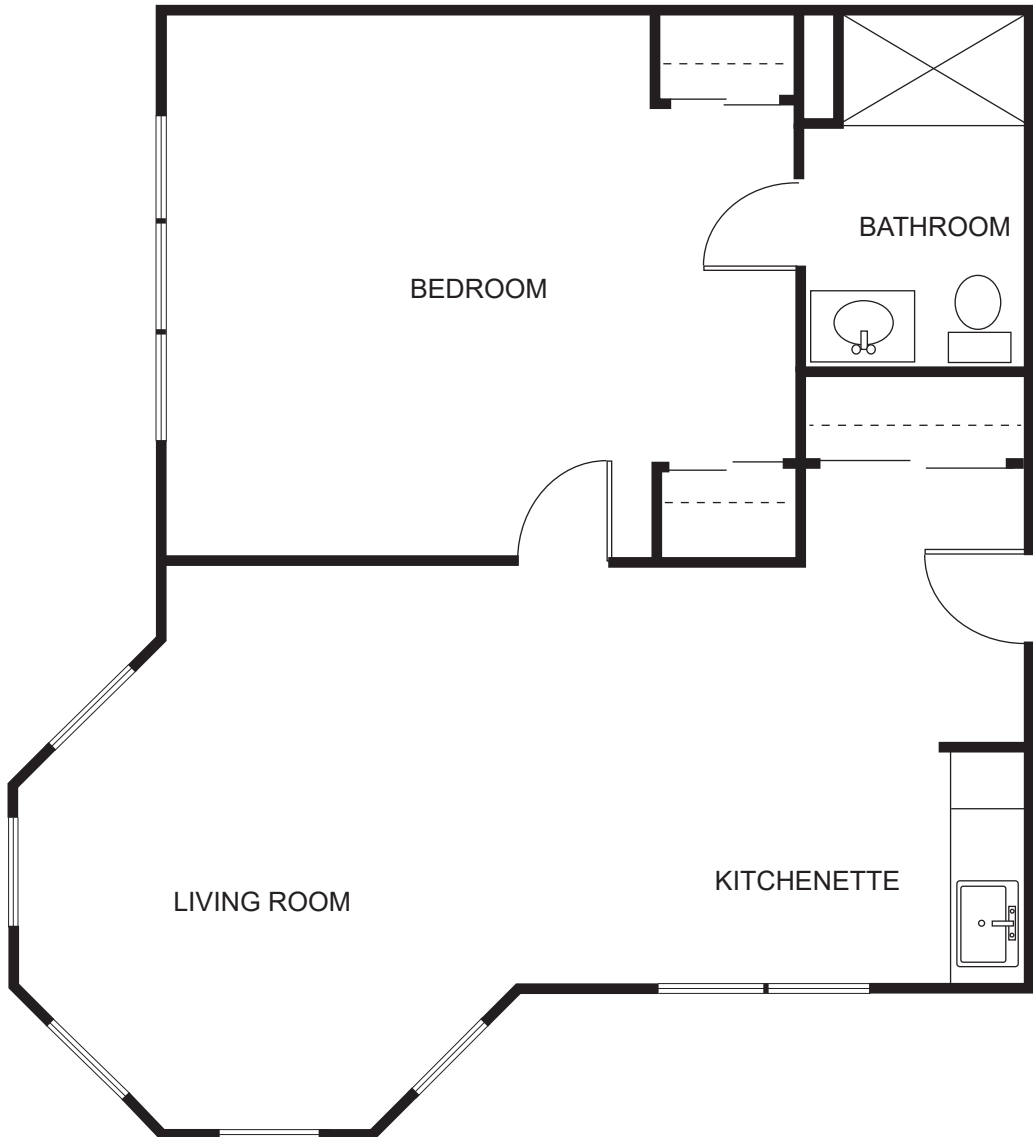

## ONE BEDROOM SUITE

712 Square Feet

*Sample plan only. Actual room layout and size may vary.*

## ONE BEDROOM DELUXE

674 Square Feet

*Sample plan only. Actual room layout and size may vary.*

# Floor Plans