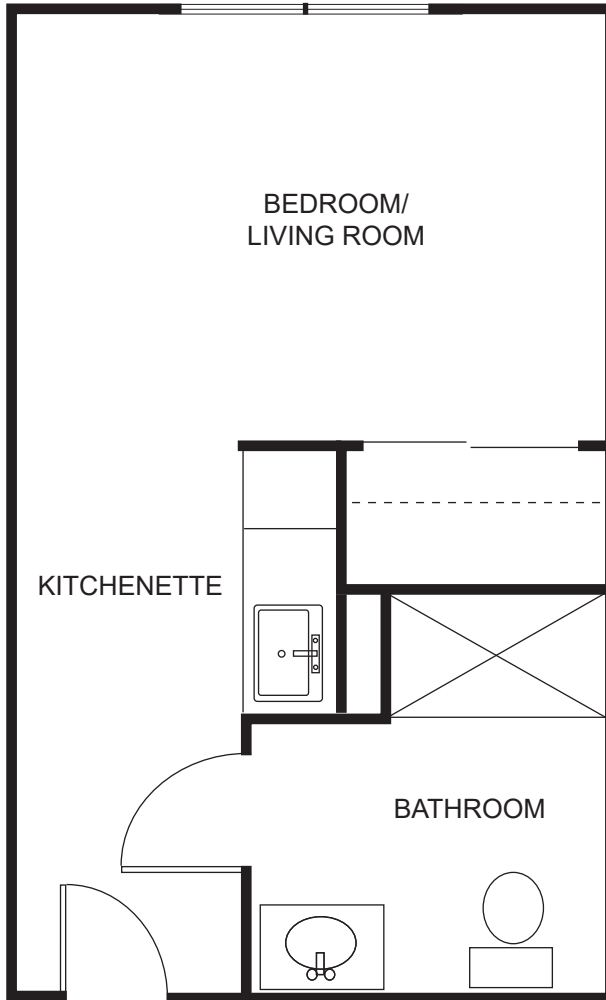

# Floor Plans

## STUDIO SUITE

530 Square Feet

*Sample plan only. Actual room layout and size may vary.*

## STUDIO DELUXE

425 Square Feet

*Sample plan only. Actual room layout and size may vary.*

## STUDIO 350 Square Feet

*Sample plan only. Actual room layout and size may vary.*