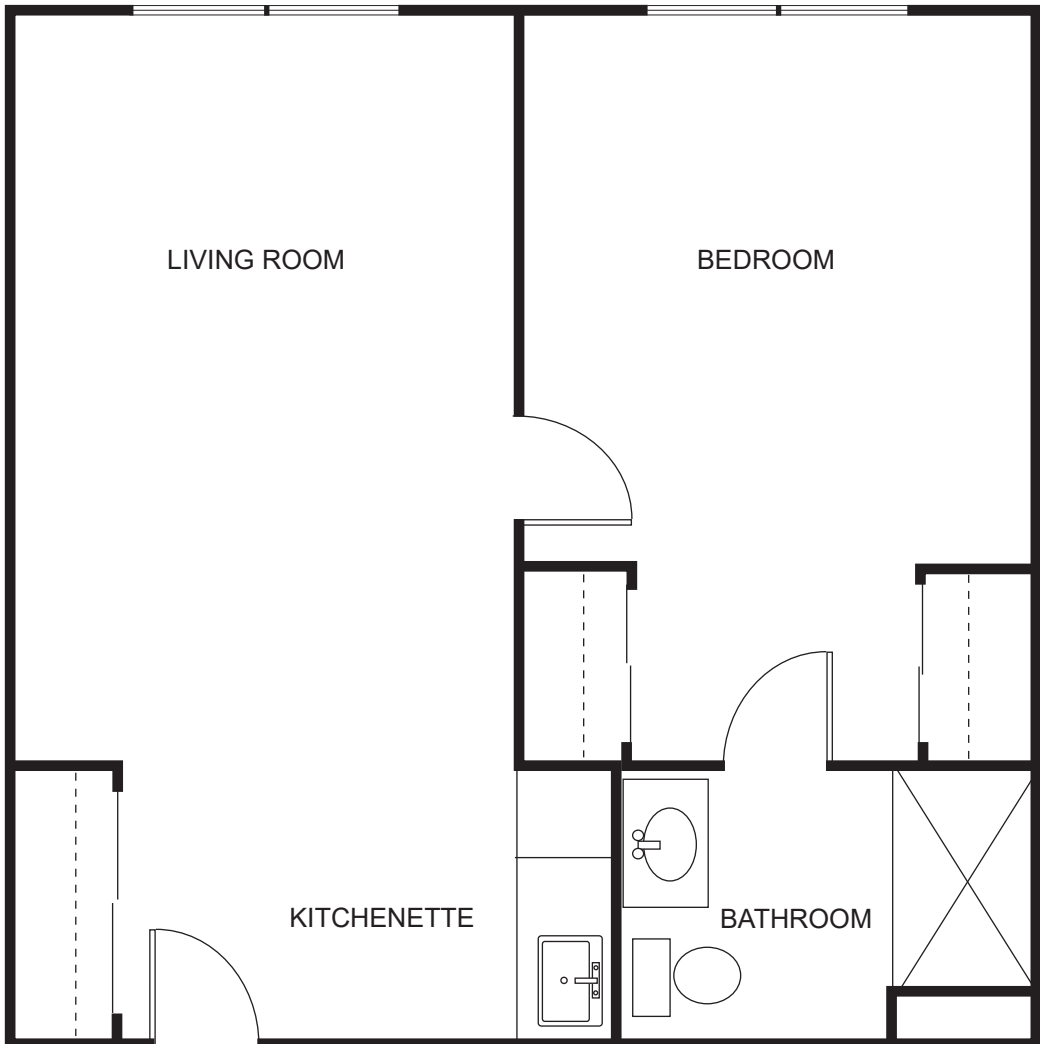

Floor Plans

ONE BEDROOM 600 Square Feet

Sample plan only. Actual room layout and size may vary.